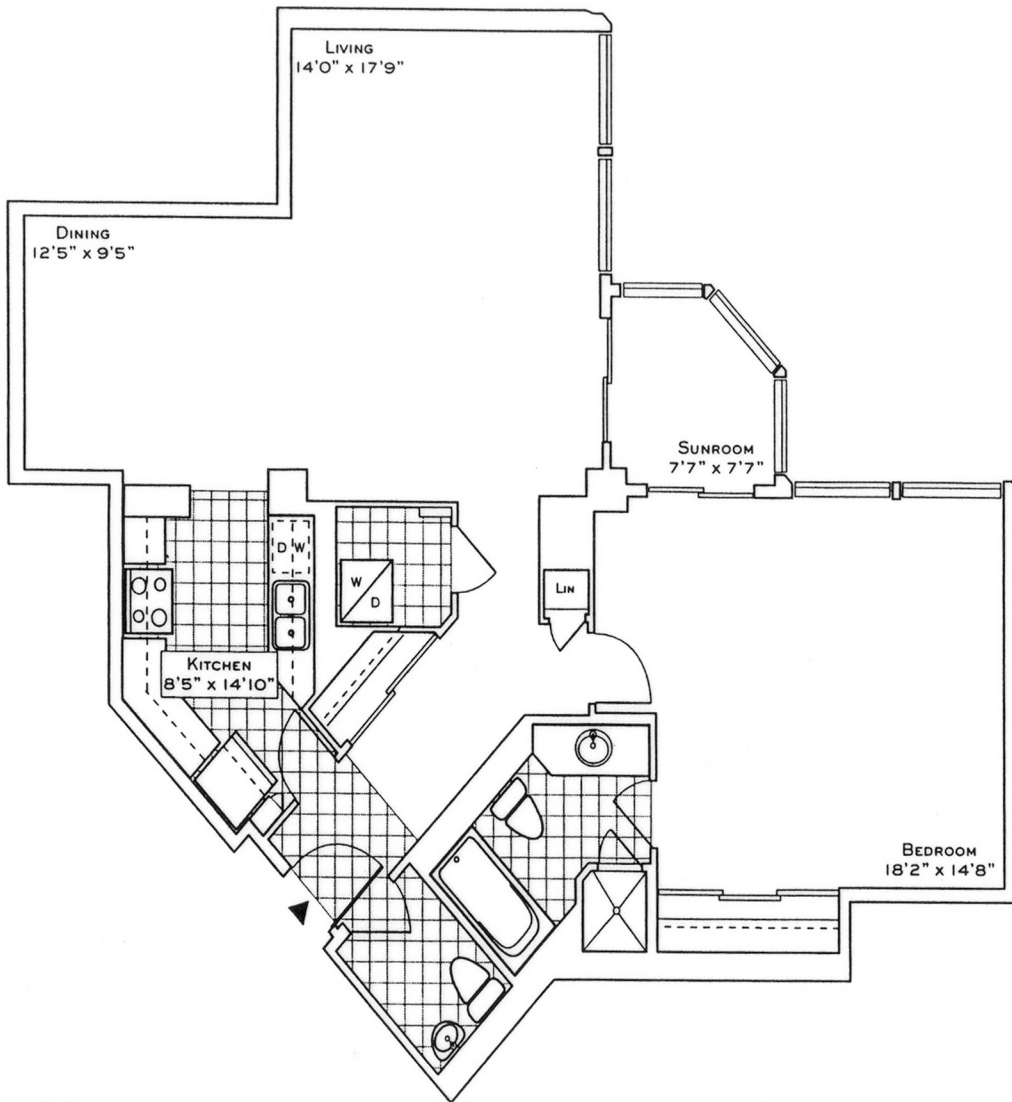

FLOOR PLAN

1 PALACE PIER COURT

SUITE 3411

The
Sunset
Point

SUITE 11
1106 SQ. FT.
(FLOORS 2 THRU 44)

Luke Dalinda, Sales Representative
Royal LePage Real Estate Services Ltd., Brokerage
416 236 1871 ldalinda@Dalinda.net