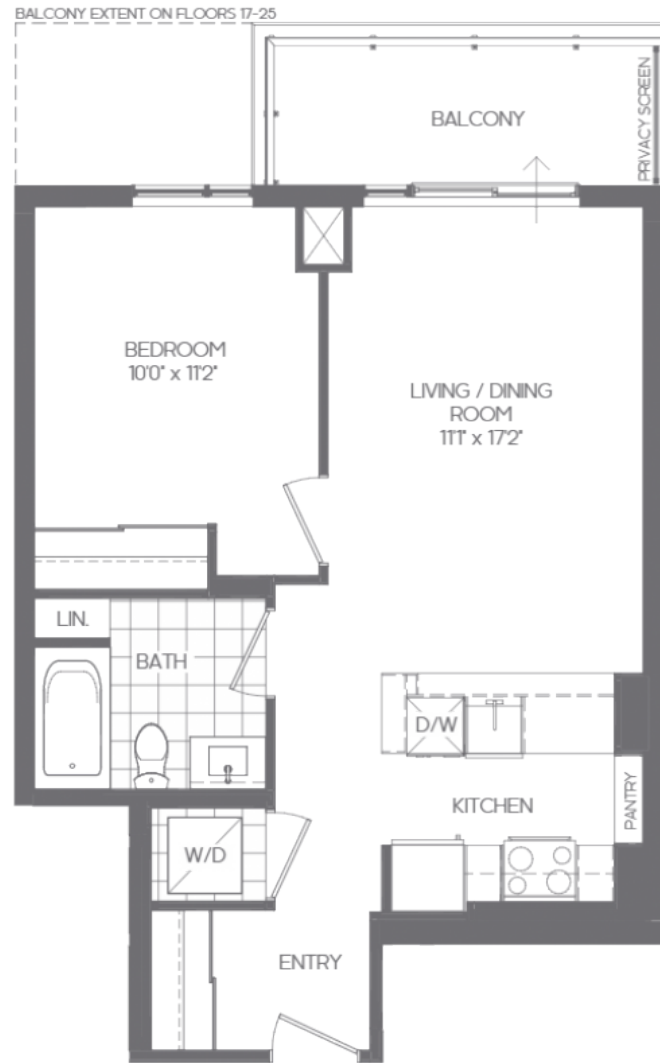

# THE FRYBROOK - G

One Bedroom

**SUITE AREA: 620 SF. · OUTDOOR AREA: 82 SF\* · TOTAL AREA: 702 SF.**

Daniels  
Erin Mills

EGLINTON AVENUE

Floors 3 - 25

Daniels  
**love where you live™**  
 Official Developer of TIFF Bell Lightbox

All areas and stated room dimensions are approximate. Floor area measured in accordance with TARBON bulletin #22. Actual living areas will vary from floor areas stated. The purchaser acknowledges that the actual unit purchased may be a reversed layout to the plan shown. \*Outdoor sq. ft. may vary per plan. See Sales Representative for full details.