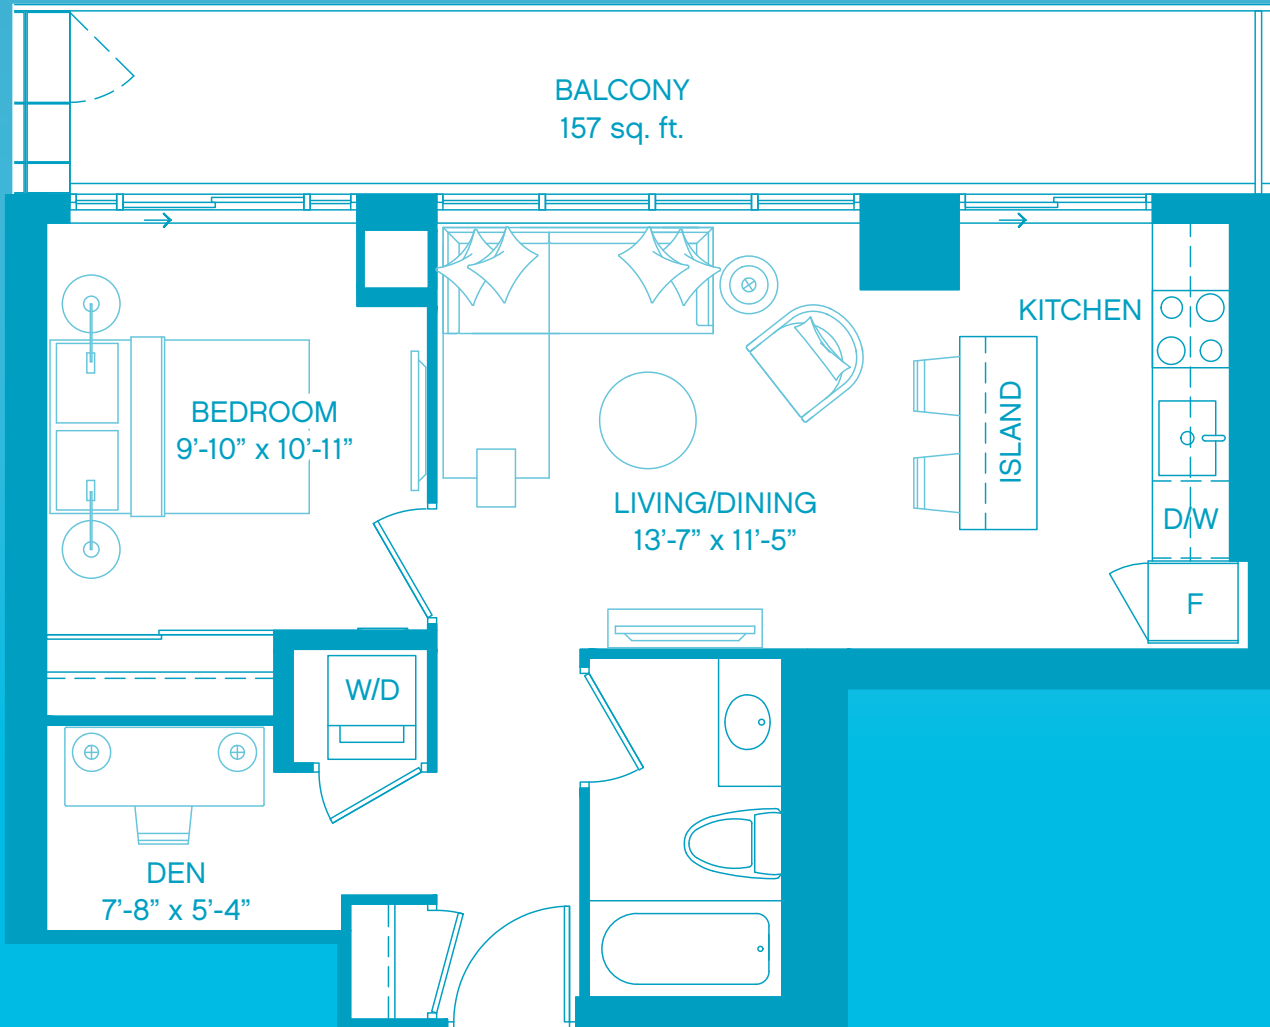

AMBER – 1 bedroom + den

SUITE AREA: 584 SQ.FT. OUTDOOR AREA: 157 SQ.FT.
TOTAL LIFESTYLE AREA: 741 SQ.FT.

FLOORS 4-34

ALL DIMENSIONS ARE APPROXIMATE AND SUBJECT TO NORMAL CONSTRUCTION VARIANCES. DIMENSIONS MAY EXCEED THE USEABLE FLOOR AREA. SIZES AND SPECIFICATIONS SUBJECT TO CHANGE WITHOUT NOTICE. FURNITURE IS DISPLAYED FOR ILLUSTRATION PURPOSES ONLY AND DOES NOT NECESSARILY REFLECT THE ELECTRICAL PLAN FOR THE SUITE. SUITES ARE SOLD UNFURNISHED, E. & O. E.